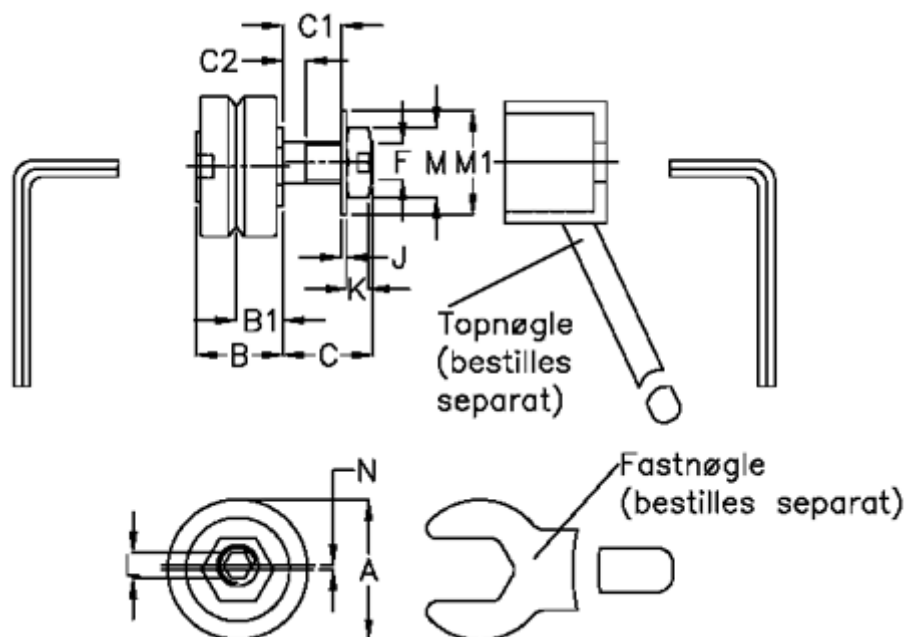

Article number: 057153202514

Description: HEPCO GV3 bearing LJ 25 EDRNS
Standard With Long Stud

Measures

a = 25.0	K = 5.0
B = 16.6	L = 3
B1 = 9.00	M = 13
C = 19.0	M1 = 17
C1 = 13.0	N = 0.75
C2 = 4.9	Weight kg/1000 = 0.051
F = M8 x 1	
J = 1.00	